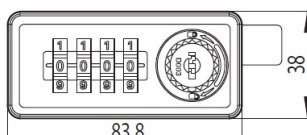

PRODUCT SHEET

Description:

Combi. Cam Lock M237,4-Digit, RH, 180DG, "Public or Private" Setting By Switch Button, w/Master Key & Decoding Function., Black ABS Housing, Zamak Cylinder, W/Hex Nut, Washer &, Cam Plate No. 3, Master Key System D001

Item number:

14.08.600-0

Units	Box	Carton	HS Code	Barcode
Pcs.	25	50	8301300000	
				5704866402422

Right hand

Left hand

Panel thickness: 1mm

drilling template for metal panel:

SISO A/S