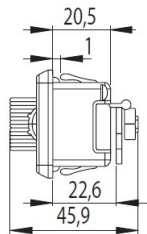

PRODUCT SHEET

Description:

Combi. Cam Lock M237,4-Digit, RH, 180DG, "Public or Private" Setting By Switch Button, w/Master Key & Decoding Function., Black ABS Housing, Zamak Cylinder, W/Hex Nut, Washer &, Cam Plate No. 3, Master Key System D001

Item number:

14.08.600-0

Units	Box	Carton	HS Code	Barcode
Pcs.	25	50	8301300000	
				5704866402422

Right hand

Left hand

Panel thickness: 1mm

drilling template for metal panel:

SISO A/S