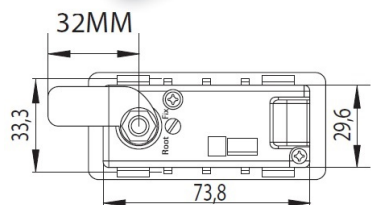

PRODUCT SHEET

Description:

Combi. Cam Lock M237,4-Digit, RH, 180DG, "Public or Private" Setting By Switch Button, w/Master Key & Decoding Function., Black ABS Housing, Zamak Cylinder, W/Hex Nut, Washer &, Cam Plate No. 3, Master Key System D001

Item number:

14.08.600-0

Units	Box	Carton	HS Code	Barcode
Pcs.	25	50	8301300000	
				5704866402422

Right hand

Left hand

Panel thickness: 1mm

drilling template for metal panel:

SISO A/S