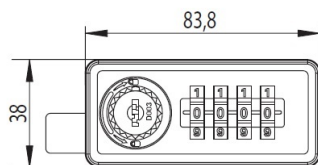

PRODUCT SHEET

Description:

Combi. Cam Lock M237,4-Digit, RH, 180DG, "Public or Private" Setting By Switch Button, w/Master Key & Decoding Function., Black ABS Housing, Zamak Cylinder, W/Hex Nut, Washer &, Cam Plate No. 3, Master Key System D001

Item number:

14.08.600-0

Units	Box	Carton	HS Code	Barcode
Pcs.	25	50	8301300000	
				5704866402422

Right hand

Left hand

Panel thickness: 1mm

drilling template for metal panel:

SISO A/S