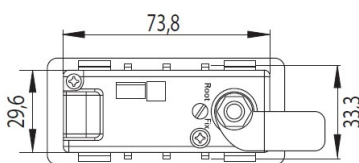

PRODUCT SHEET

Description:

Combi. Cam Lock M237,4-Digit, RH, 180DG, "Public or Private" Setting By Switch Button, w/Master Key & Decoding Function., Black ABS Housing, Zamak Cylinder, W/Hex Nut, Washer &, Cam Plate No. 3, Master Key System D001

Item number:

14.08.600-0

Units	Box	Carton	HS Code	Barcode
Pcs.	25	50	8301300000	
				5704866402422

Right hand

Left hand

Panel thickness: 1mm

drilling template for metal panel:

SISO A/S