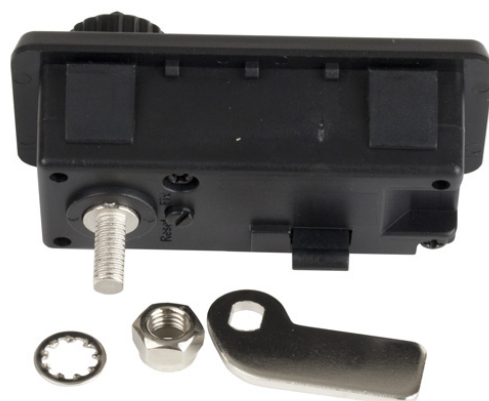

PRODUCT SHEET

Description:

Combi. Cam Lock M237,4-Digit, RH, 180DG, "Public or Private" Setting By Switch Button, w/Master Key & Decoding Function., Black ABS Housing, Zamak Cylinder, W/Hex Nut, Washer &, Cam Plate No. 3, Master Key System D001

Item number:

14.08.600-0

Units	Box	Carton	HS Code	Barcode
Pcs.	25	50	8301300000	
				5704866402422

Right hand

Left hand

Panel thickness: 1mm

drilling template for metal panel:

SISO A/S