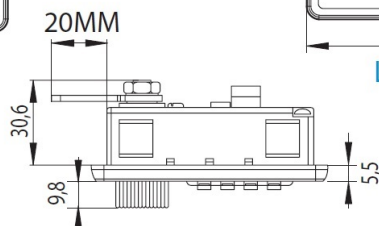

PRODUCT SHEET

Description:

Combi. Cam Lock M237,4-Digit, RH, 180DG, "Public or Private" Setting By Switch Button, w/Master Key & Decoding Function., Black ABS Housing, Zamak Cylinder, W/Hex Nut, Washer &, Cam Plate No. 3, Master Key System D001

Item number:

14.08.600-0

Units	Box	Carton	HS Code	Barcode
Pcs.	25	50	8301300000	
				5704866402422

Right hand

Left hand

Panel thickness: 1mm

drilling template for metal panel:

SISO A/S